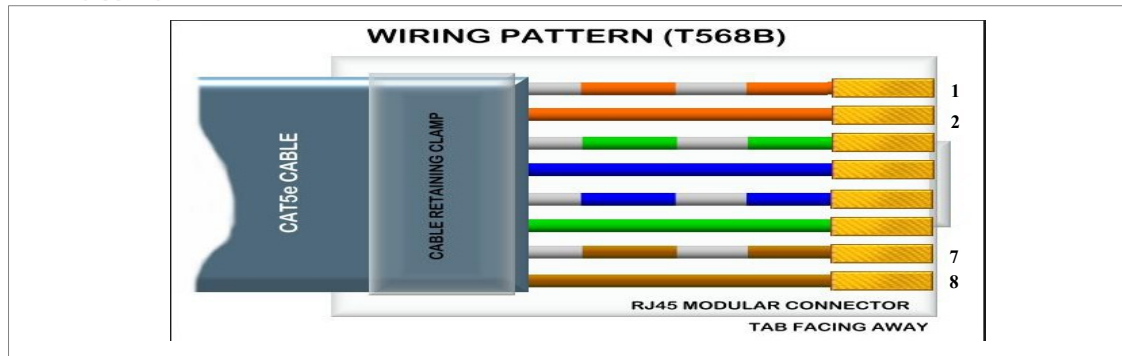

Panasonic KX-NS700 Connecting CO Lines Telquest Tech Support

4.5.1 LCOT6 Card (KX-NS5180)

Function

6 analog CO line ports with Caller ID (FSK/FSK with Call Waiting Caller ID [Visual Caller ID]/DTMF).

Pin Assignments

No.	Signal Name	Function
1	TA	Tip port 1
2	RA	Ring port 1
3	Reserved	-
4	Reserved	-
5	Reserved	-
6	Reserved	-
7	TB	Tip port 2
8	RB	Ring port 2