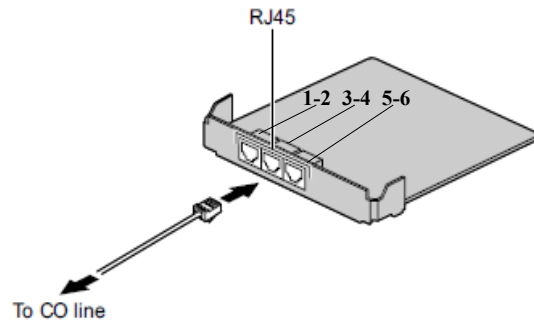

Panasonic KX-NS700 Connecting CO Lines Telquest Tech Support

4.5.1 LCOT6 Card (KX-NS5180)

Function

6 analog CO line ports with Caller ID (FSK/FSK with Call Waiting Caller ID [Visual Caller ID]/DTMF).

Pin Assignments

No.	Signal Name	Function
1	TA	Tip port 1
2	RA	Ring port 1
3	Reserved	-
4	Reserved	-
5	Reserved	-
6	Reserved	-
7	TB	Tip port 2
8	RB	Ring port 2